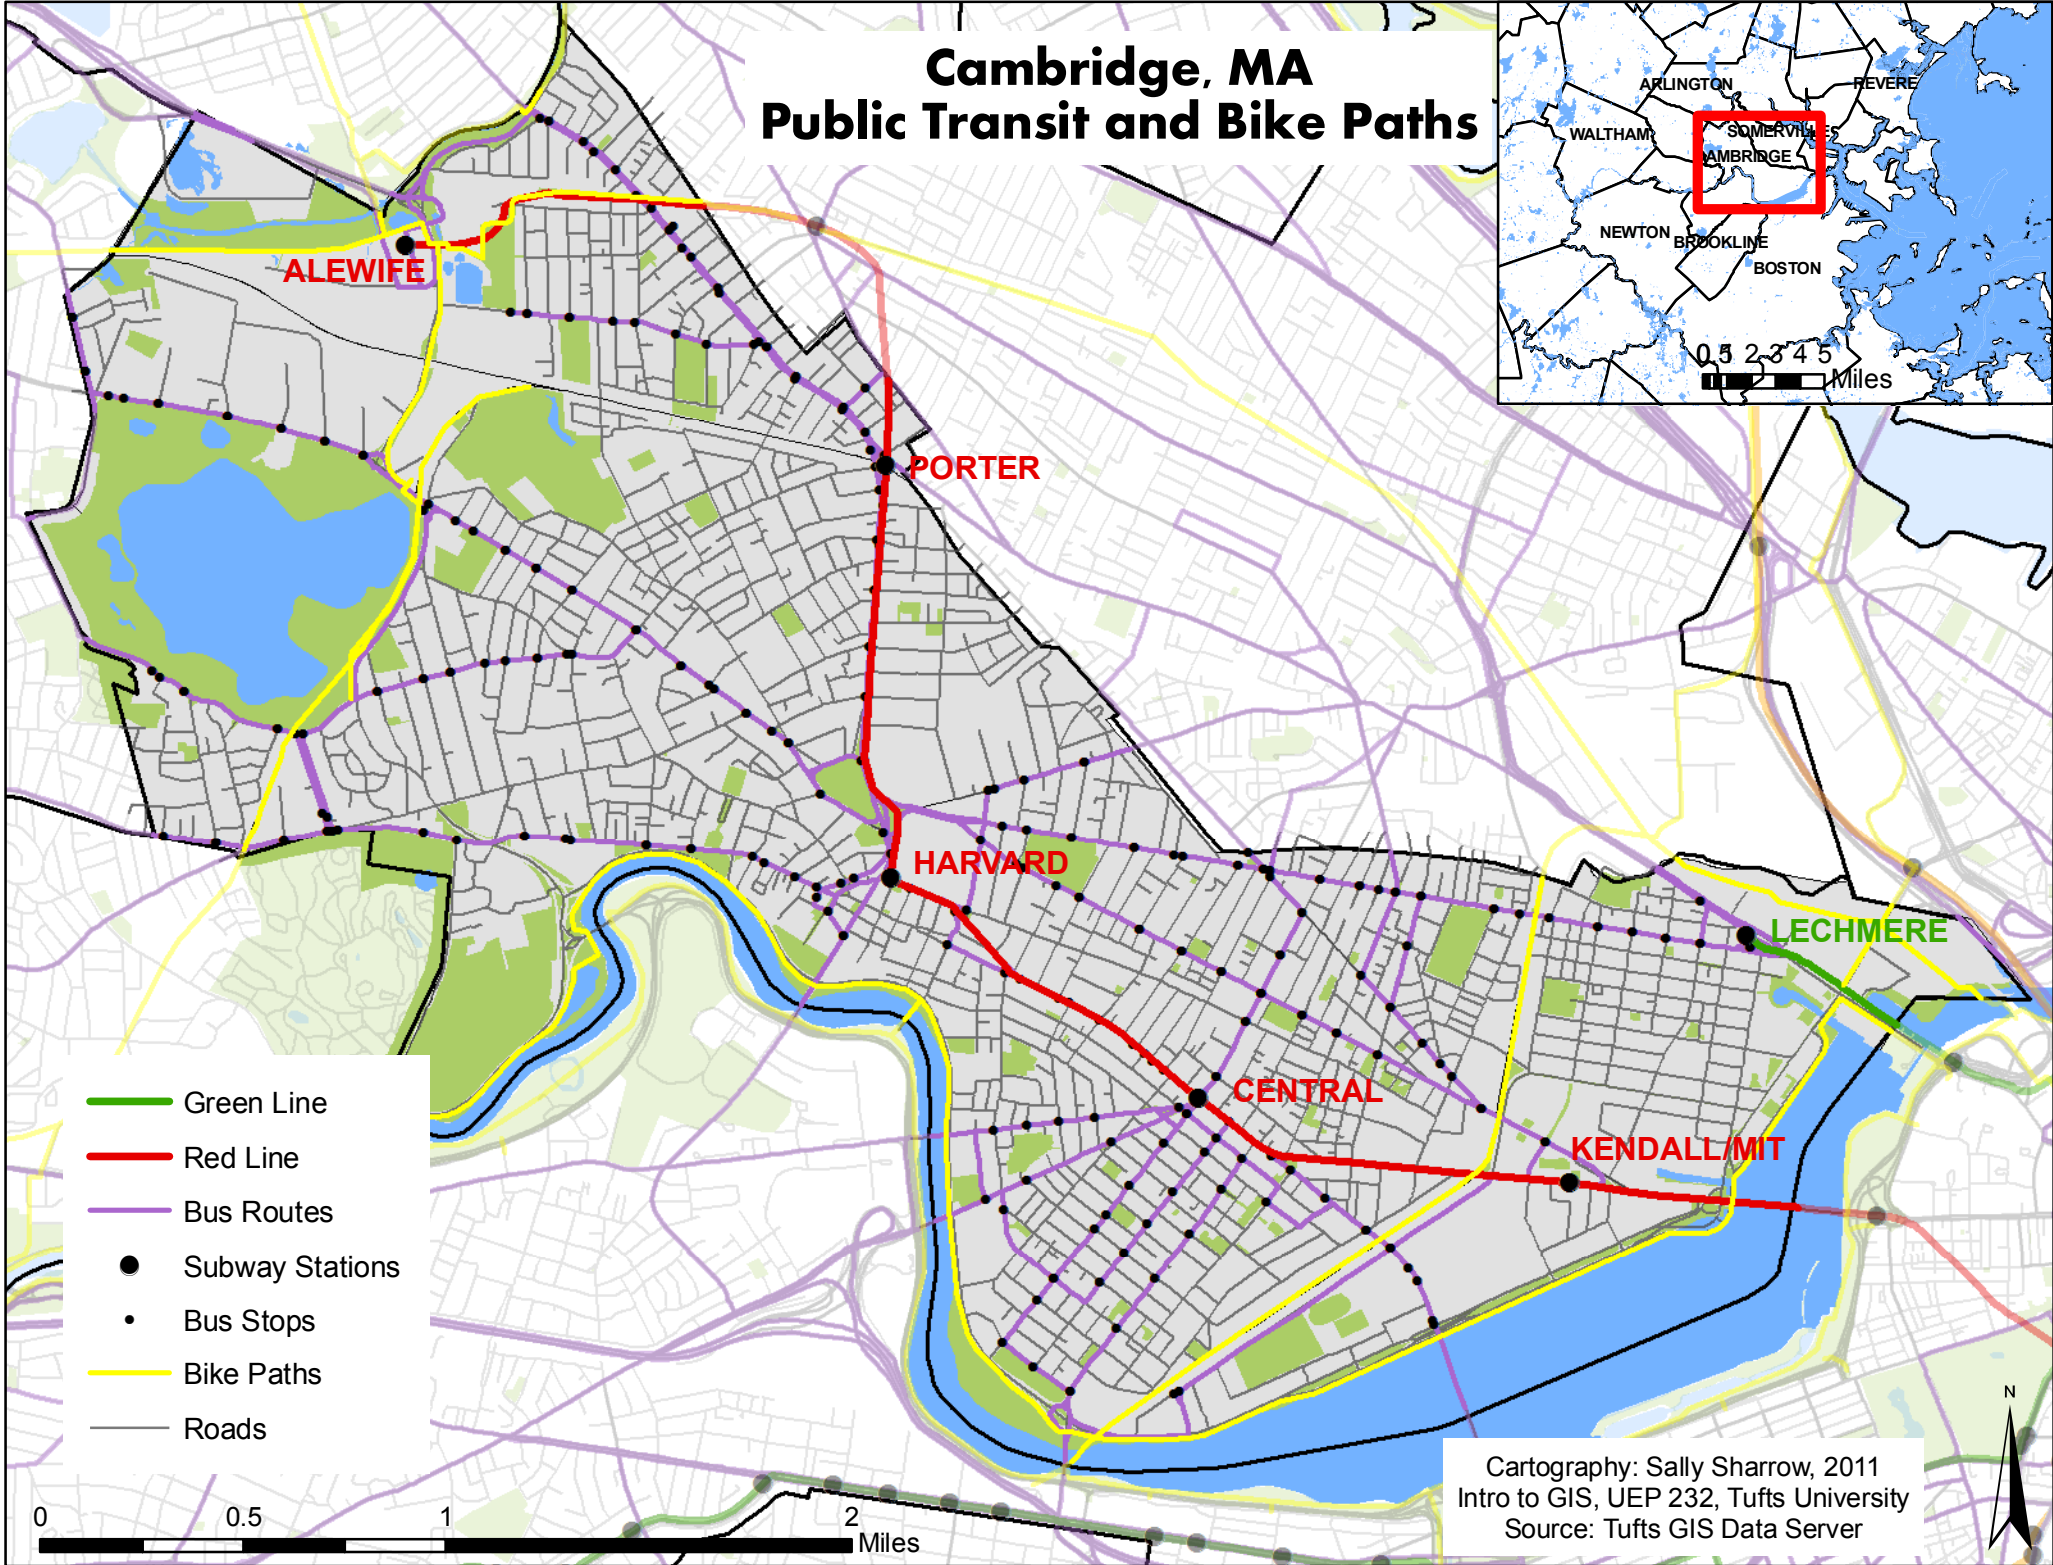

Cambridge, MA Public Transit and Bike Paths

- Green Line
- Red Line
- Bus Routes
- Subway Stations
- Bus Stops
- Bike Paths
- Roads

Cartography: Sally Sharrow, 2011
Intro to GIS, UEP 232, Tufts University
Source: Tufts GIS Data Server