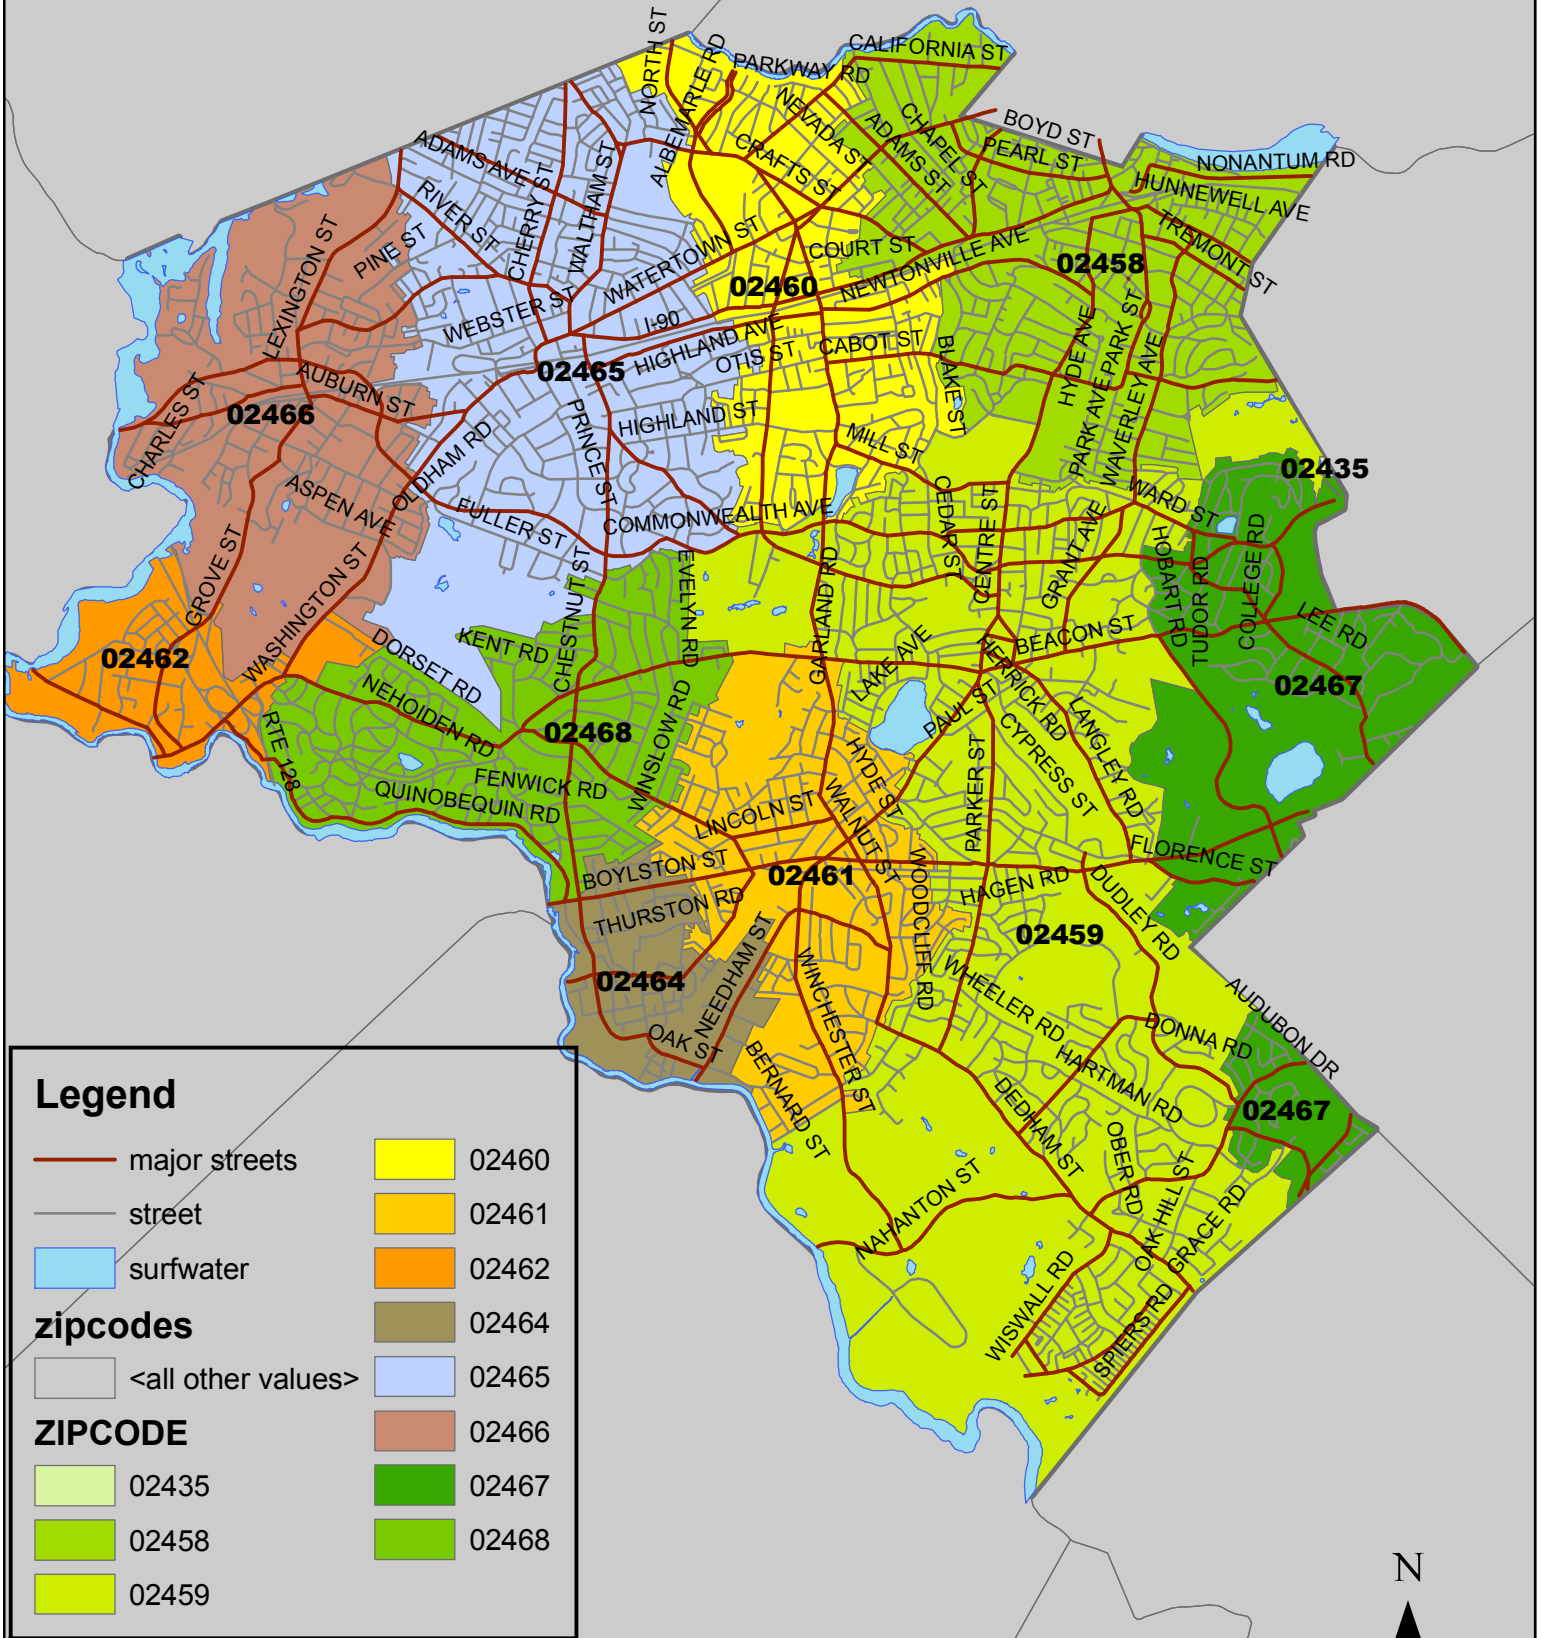

Zip Codes Map

City of Newton, MA

0 1,300 2,600 5,200 7,800 10,400 Miles