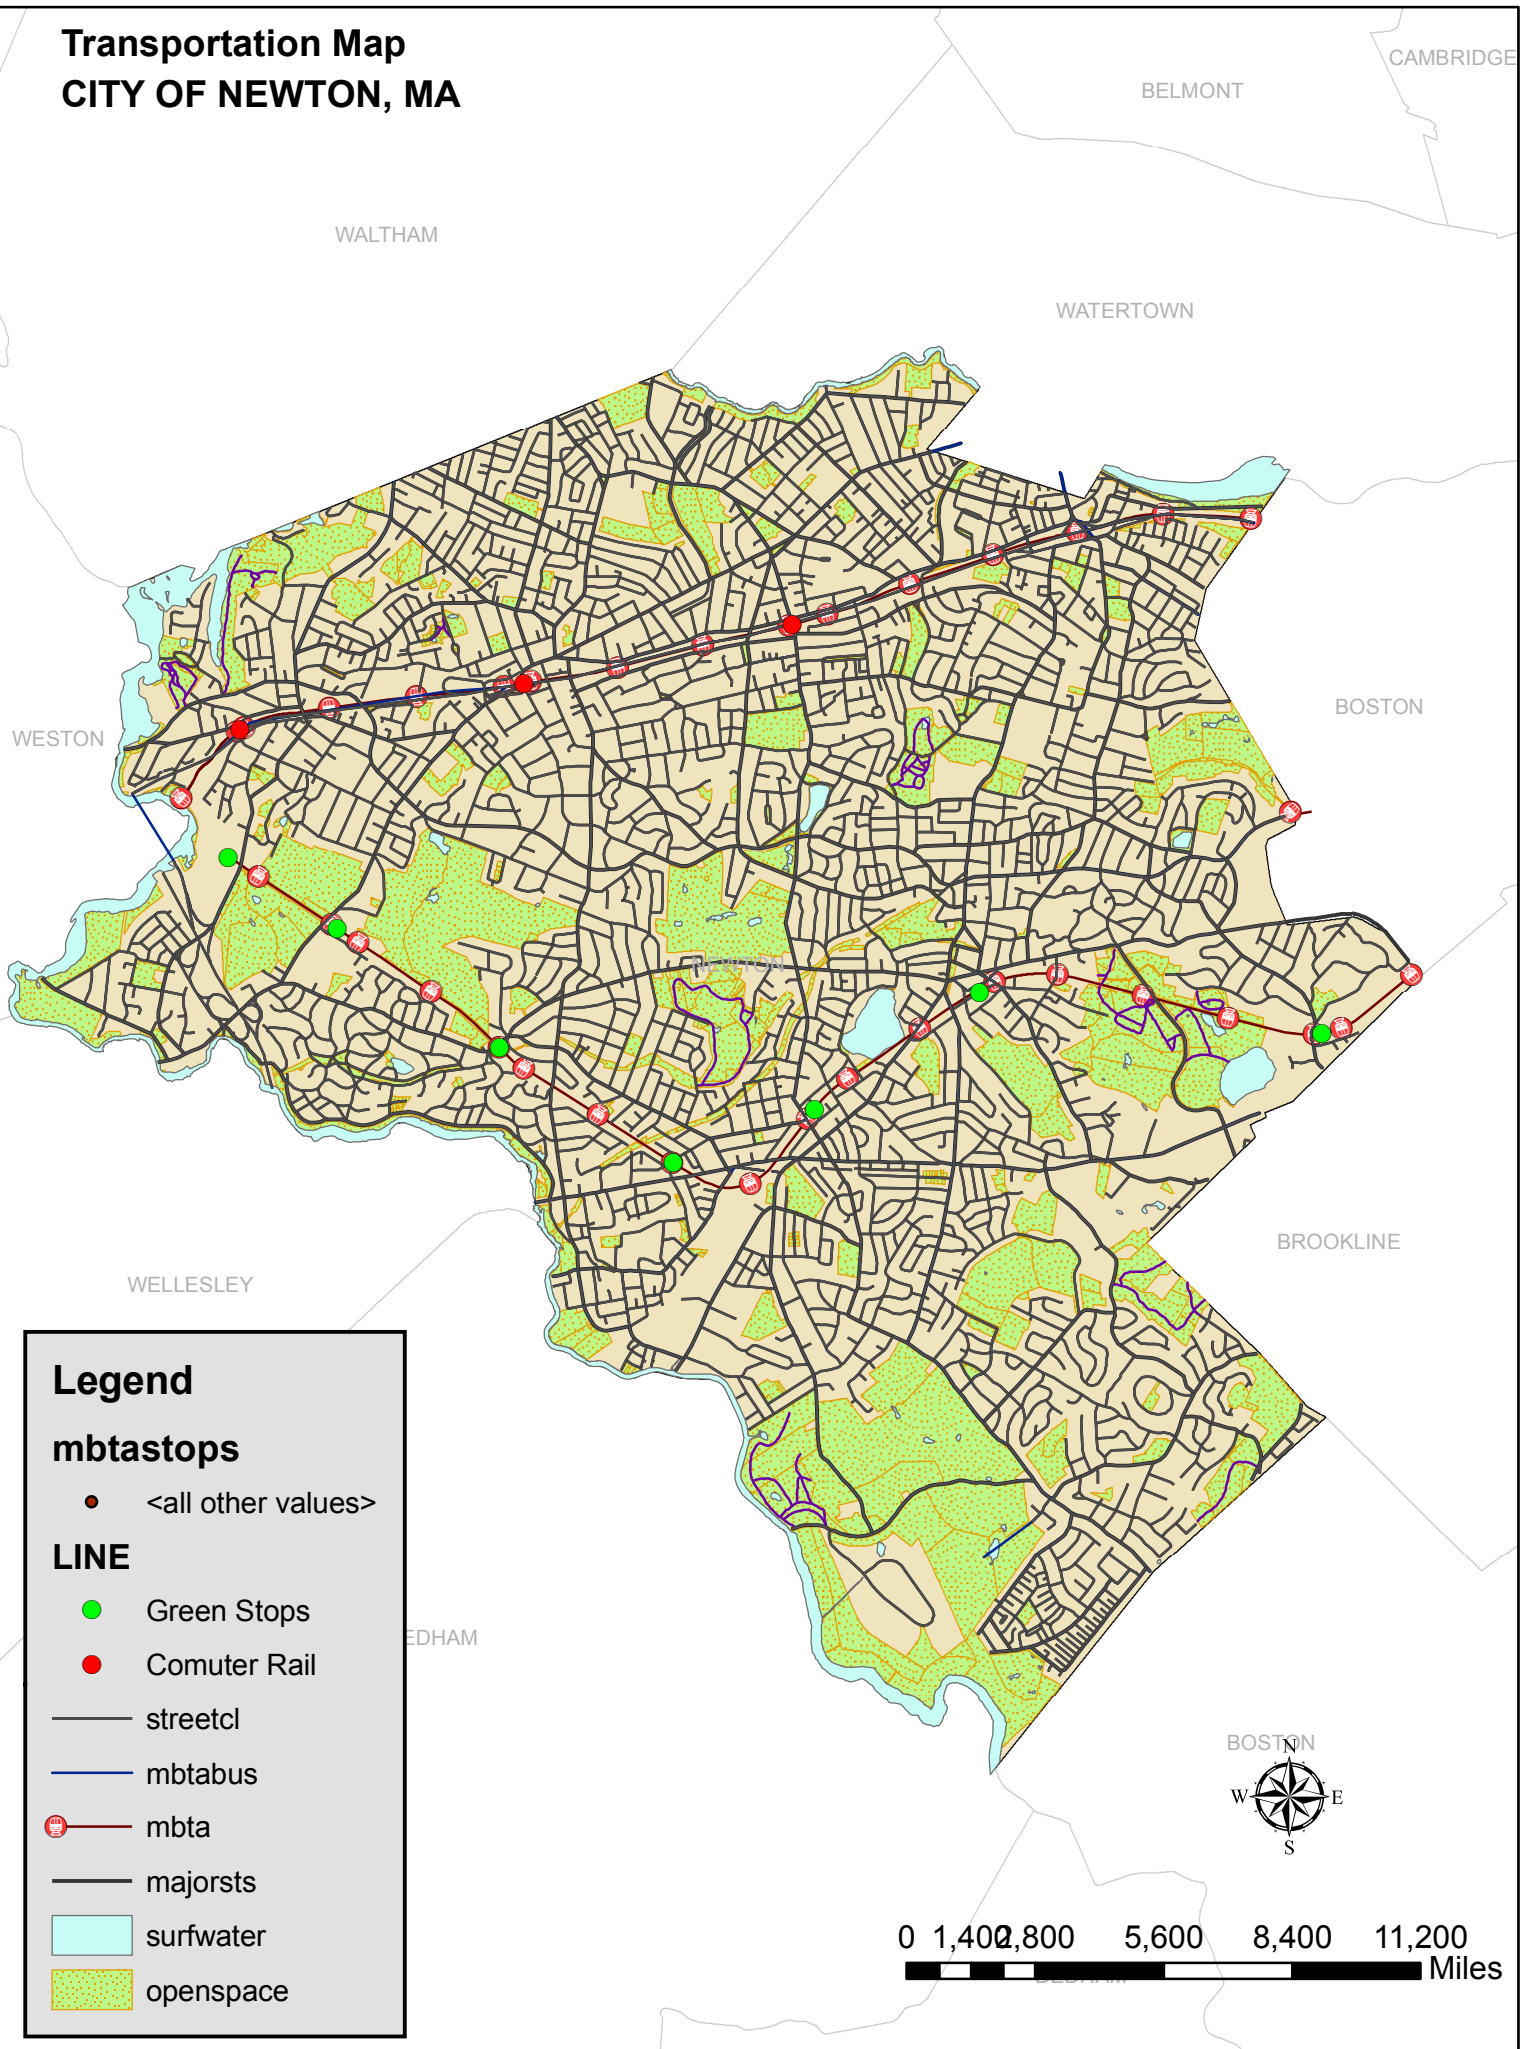

Transportation Map CITY OF NEWTON, MA

Legend

mbtastops

- <all other values>

LINE

- Green Stops
- Comuter Rail
- streetcl
- mbtabus
- mbta
- majorsts
- surfwater
- openspace

0 1,400 2,800 5,600 8,400 11,200 Miles