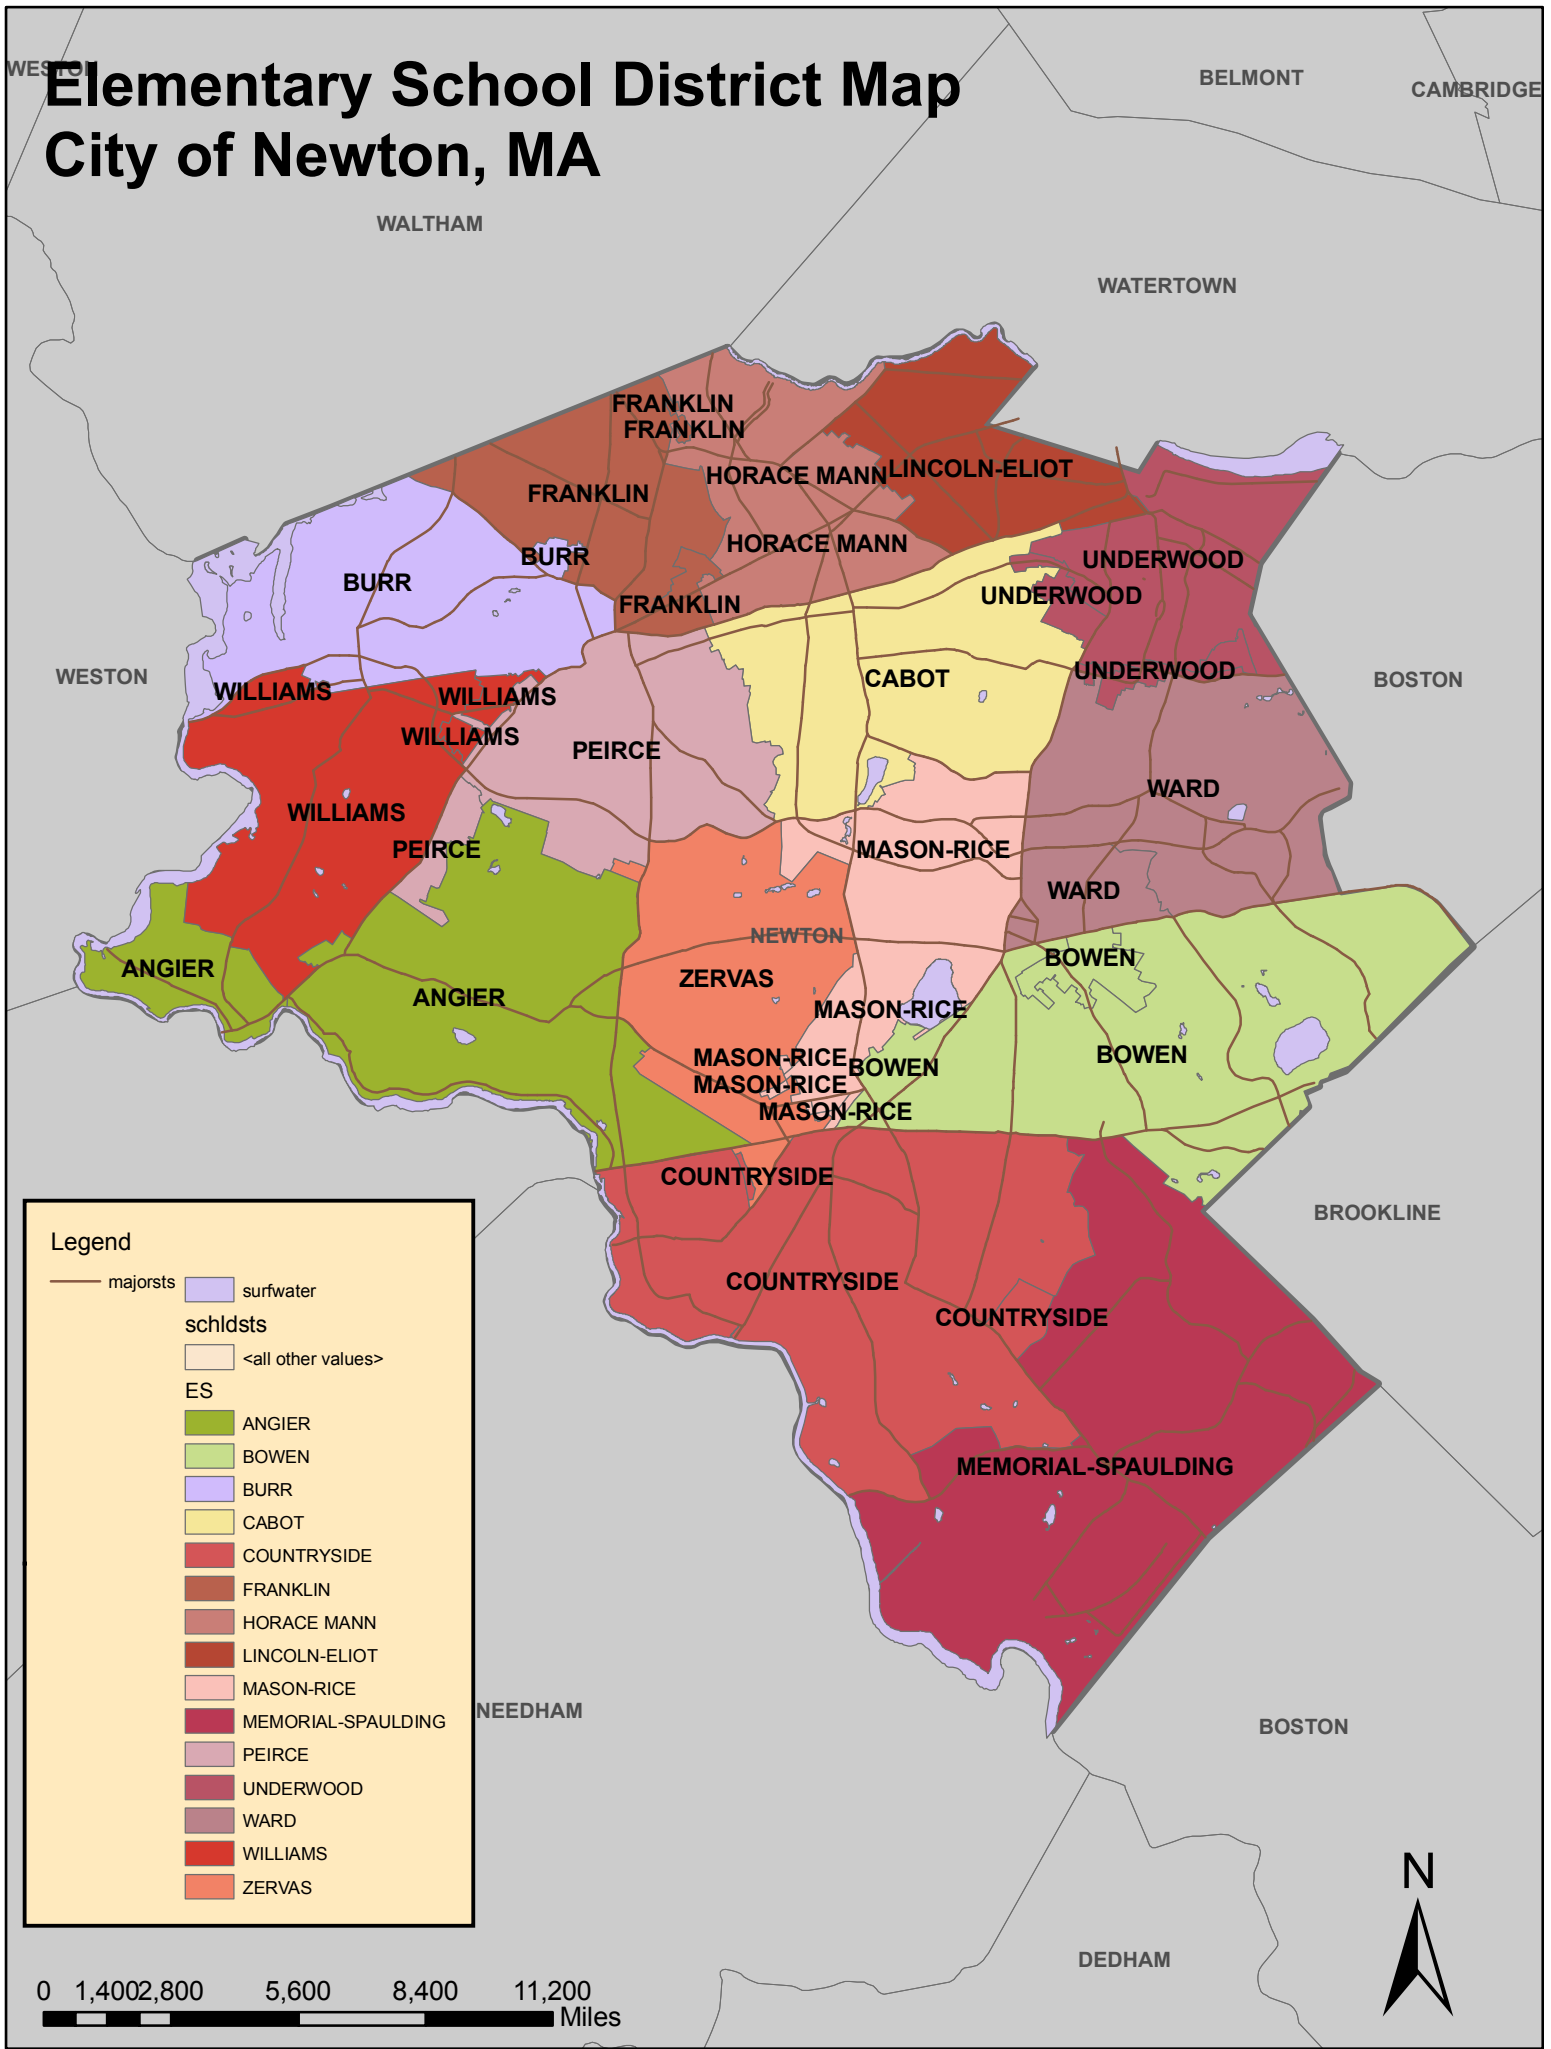

# Elementary School District Map City of Newton, MA

**Legend**

- major sts
- surfwater
- schldsts
- <all other values>
- ES
- ANGIER
- BOWEN
- BURR
- CABOT
- COUNTRYSIDE
- FRANKLIN
- HORACE MANN
- LINCOLN-ELIOT
- MASON-RICE
- MEMORIAL-SPAULDING
- PEIRCE
- UNDERWOOD
- WARD
- WILLIAMS
- ZERVAS

0 1,400 2,800 5,600 8,400 11,200 Miles